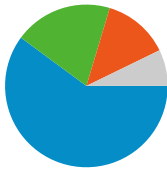

## Site Usage

**2,702** Visits

**4.03%** Bounce Rate

**8,362** Pageviews

**00:01:57** Avg. Time on Site

**3.09** Pages/Visit

**77.91%** % New Visits

## Traffic Sources Overview

- **Search Engines**  
1,624.00 (60.10%)
- **Referring Sites**  
528.00 (19.54%)
- **Direct Traffic**  
355.00 (13.14%)
- **Other**  
195 (7.22%)

## Visitors Overview

**Visitors**  
**2,205**