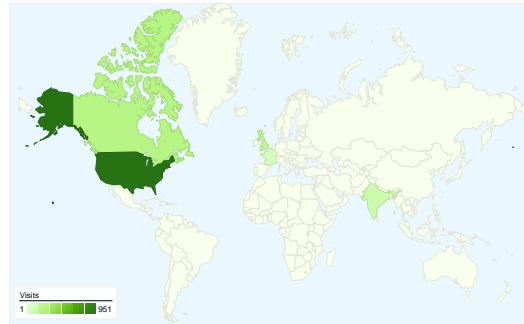

## Site Usage

**2,702** Visits

**4.03%** Bounce Rate

**8,362** Pageviews

**00:01:57** Avg. Time on Site

**3.09** Pages/Visit

**77.91%** % New Visits

## Traffic Sources Overview

- **Search Engines**  
1,624.00 (60.10%)
- **Referring Sites**  
528.00 (19.54%)
- **Direct Traffic**  
355.00 (13.14%)
- **Other**  
195 (7.22%)

## Visitors Overview

**Visitors**  
**2,205**