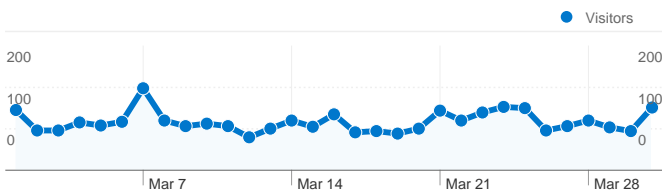

## Site Usage

**2,702** Visits

**4.03%** Bounce Rate

**8,362** Pageviews

**00:01:57** Avg. Time on Site

**3.09** Pages/Visit

**77.91%** % New Visits

## Traffic Sources Overview

- **Search Engines**  
1,624.00 (60.10%)
- **Referring Sites**  
528.00 (19.54%)
- **Direct Traffic**  
355.00 (13.14%)
- **Other**  
195 (7.22%)

## Visitors Overview

**Visitors**  
**2,205**